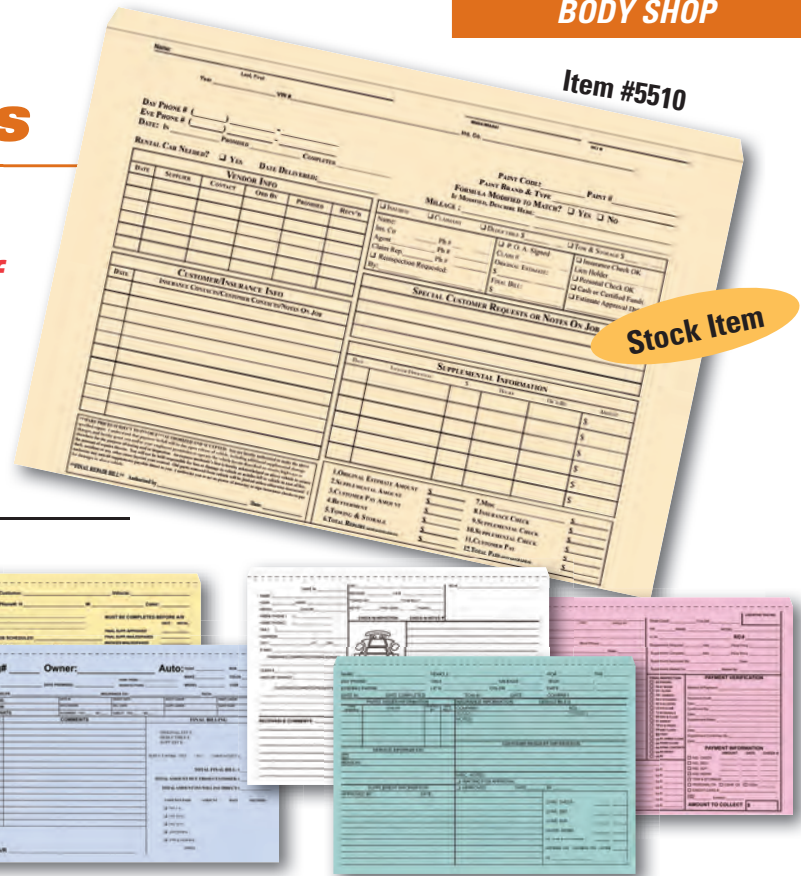

Heavy Duty Jackets

Preprinted Jackets

- 100# Stock
- 9" x 12" with 3/8" Extension
- Buff Stock Only
- Prints in Black Ink
- Standard package is 500 per box

Available in Quantities of 100 & Up!!

Custom Jackets

- 100# Stock
- 9" x 12" with 3/8" Extension
- Buff, White, Blue, Green & Pink stock available
- Prints in Black, Blue or Red Ink
- Print on one side standard, second side at additional charge.
- Packaged 500 per box

Repair Estimate

Form #45

- 8-12" x 11"
- 20# White Paper
- Prints in Blue Ink
- Form may be customized or imprinted in blue ink on quantities of 300 and up
- Packaged 50 per pad, 100 per pack

Form can be changed or customized in anyway. A large area for dealer name and address is available.

Form#	Item #	Quantity Price Breaks
45	9100	100, 200, 500, 1000, 2000
45 Custom	9100-C	300, 500, 1000, 2000, 5000

Imprint Available Here

Additional Body Shop Items

Service Dispatch Numbers

See pages 62-64

Floor Mats