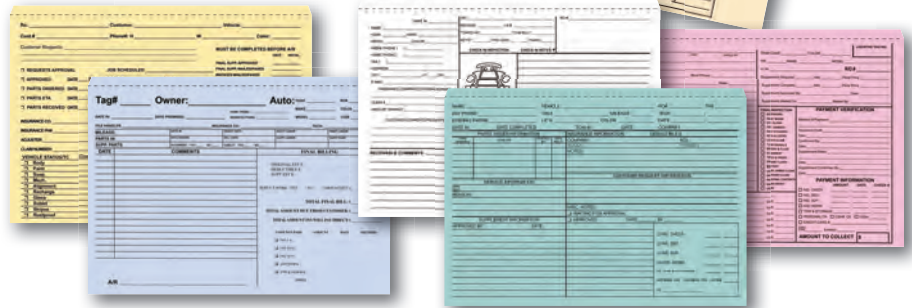

Heavy Duty Jackets

Preprinted Jackets

- 100# Stock
- 9" x 12" with 3/8" Extension
- Buff Stock Only
- Prints in Black Ink
- Standard package is 500 per box

Available in Quantities of 100 & Up!!

Custom Jackets

- 100# Stock
- 9" x 12" with 3/8" Extension
- Buff, White, Blue, Green & Pink stock available
- Prints in Black, Blue or Red Ink
- Print on one side standard, second side at additional charge.
- Packaged 500 per box

Car Covers / Tire Maskers

Stock Items

- Multi-layer technology for strength and performance
- Car Covers and Tire Maskers are designed to provide dust or overspray protection for the body shop or short term storage